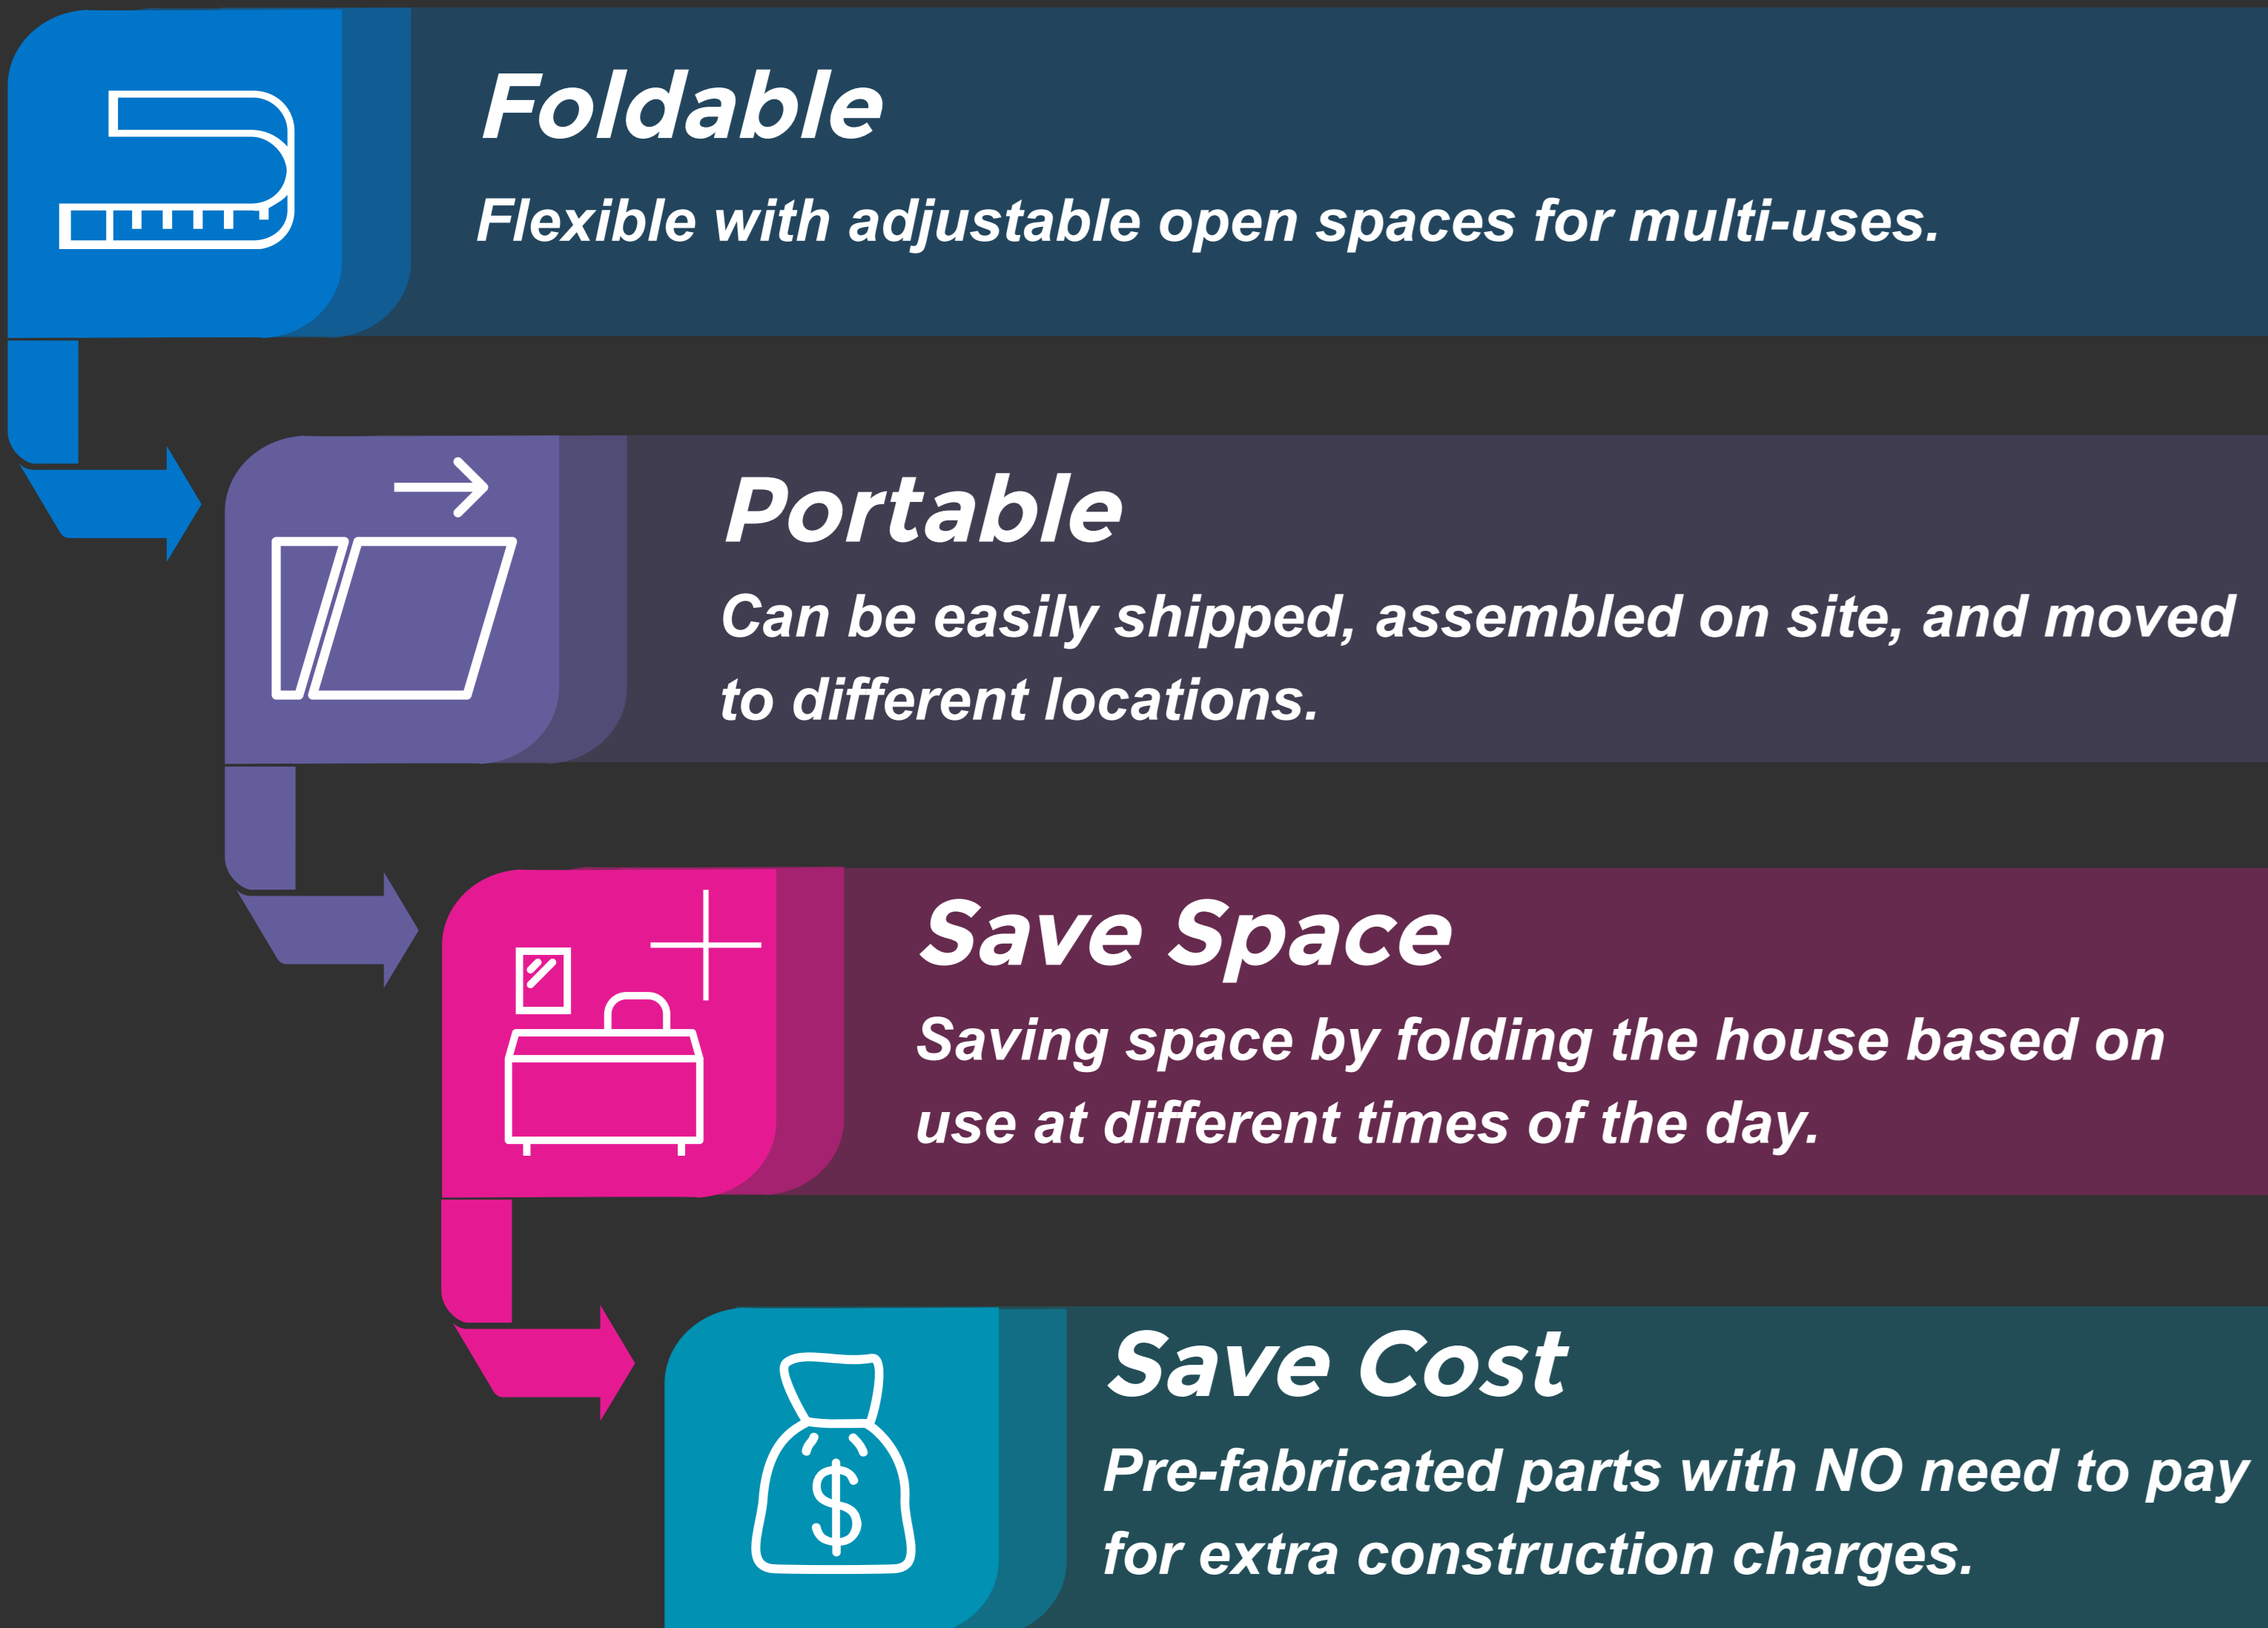

# Portable Fold House

The Future of Architecture

Compact and Portable House for a single person on 26.70 SQM.  
An Open Layout design provided with a Bathroom unit,  
Kitchenette and a Terrace.

Navigation Bar